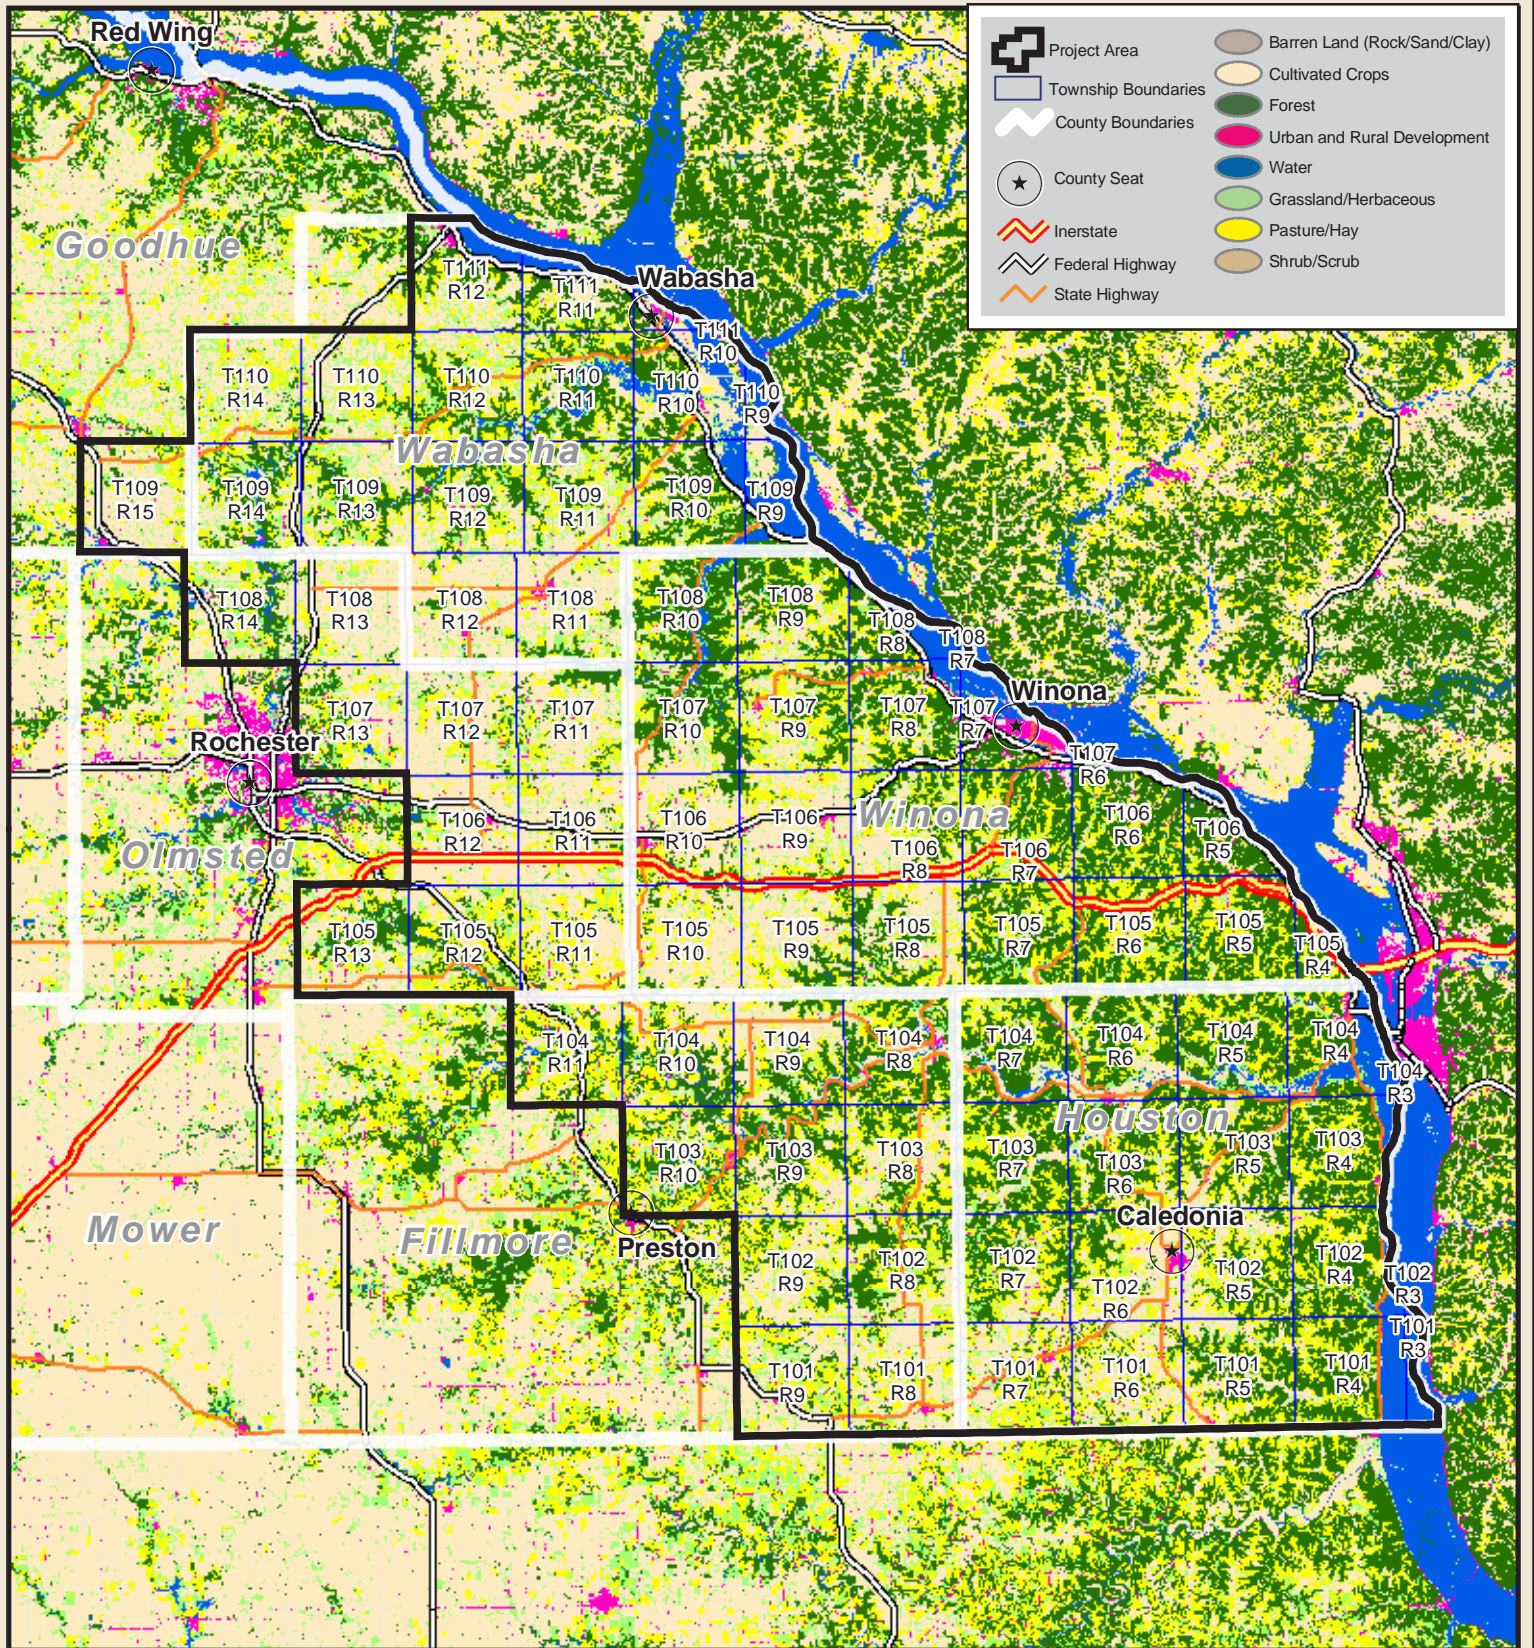

# Habitat Corridors Partnership Phase IV - Project Areas Mississippi Blufflands

*Restoring, enhancing, and conserving habitat corridors for the purpose of sustaining fish, wildlife and native plant communities for all generations*